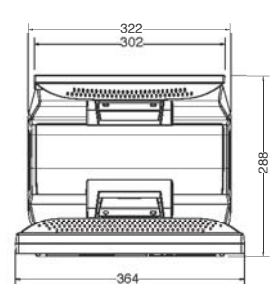

Dimension

Unit:mm

Specification is subject to change without notice. 2008.01