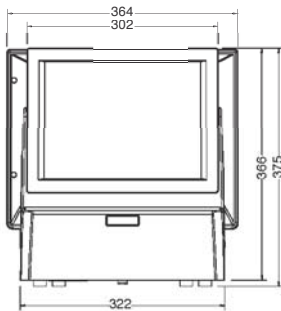

TP-1500 Side View

TP-1512 Side View
(Recommended)

Customer-Side View
Strengthen glass applied on 2nd LCD display from outside damage

Mode No.	TP-1500	TP-1512
Main Board		
CPU	Mobile Intel® Celeron® M Processor 1.2GHz	
Core Logic	Intel® 852GM Chipset / ICH4	
System Memory	1 x 184 pin supporting DDR up to 1GB	
L2 cache	CPU built-in	
Display		
TFT LCD	Main Display	15"
	2nd Display	None 12.1
Resolution	1024 x 768	1024x768(15") & 800x600(12.1")
Touch Screen	Resistive Type for Main Display only	
Expansion		
mini PCI	Slot x 1	
Compact Flash	Type II Slot x 1	
I/O Ports		
Rear-end	Serial	3 x COM (Pin 9 with 5/12V Selected)
	Parallel	1 (SPP/EPP/ECP)
	USB	12V Powered USB x1 24V Powered USB x1
	PS2 Mouse/Keyboard	1
	LAN	RJ45, 10/100 Base-T x1
	VGA	1
	Cash Drawer	RJ11 (Power Pin 12/24V Selectable) x1
Front-end	Audio Jack	MIC-in, Speaker-out
	USB	USB2.0 x 2
	Smart Card Reader	PC/SC, ISO-7816, CCID specification
Others		
Internal Speaker	1W x 2	
Power Supply	ATX 120W, (input range: 100~240V)	
Operating Temperature	0 ~ 40°C	
Optional		
Card Reader	3 Tracks approx 300,000 passes	
HDD	EIDE 3.5" Type	
CD-ROM	Slim Type	
Memory	DDR RAM	
Color	Black or White	

Dimension

Unit:mm

Specification is subject to change without notice. 2008.01

TAIWAN VIDEO SYSTEM CO., LTD.

8F-2., No.188, Sec.3, Tatung Rd., Hsi-tze,
Taipei, Taiwan, R.O.C. 221
Tel: 886-2-86473637 Fax: 886-2-86473627
http://www.tvs.com.tw E-mail: info@tvs.com.tw