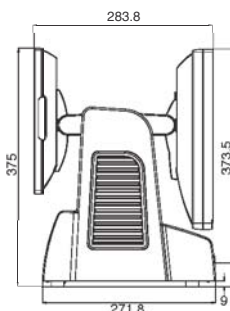

TP-1500 Side View

TP-1512 Side View
(Recommended)

Customer-Side View
Strengthen glass applied on 2nd LCD display from outside damage

Mode No.	TP-1500	TP-1512
Main Board		
CPU	Mobile Intel® Celeron® M Processor 1.2GHz	
Core Logic	Intel® 852GM Chipset / ICH4	
System Memory	1 x 184 pin supporting DDR up to 1GB	
L2 cache	CPU built-in	
Display		
TFT LCD	Main Display	15"
	2nd Display	None 12.1
Resolution	1024 x 768	1024x768(15") & 800x600(12.1")
Touch Screen	Resistive Type for Main Display only	
Expansion		
mini PCI	Slot x 1	
Compact Flash	Type II Slot x 1	
I/O Ports		
Rear-end	Serial	3 x COM (Pin 9 with 5/12V Selected)
	Parallel	1 (SPP/EPP/ECP)
	USB	12V Powered USB x1 24V Powered USB x1
	PS2 Mouse/Keyboard	1
	LAN	RJ45, 10/100 Base-T x1
	VGA	1
	Cash Drawer	RJ11 (Power Pin 12/24V Selectable) x1
Front-end	Audio Jack	MIC-in, Speaker-out
	USB	USB2.0 x 2
	Smart Card Reader	PC/SC, ISO-7816, CCID specification
Others		
Internal Speaker	1W x 2	
Power Supply	ATX 120W, (input range: 100~240V)	
Operating Temperature	0 ~ 40°C	
Optional		
Card Reader	3 Tracks approx 300,000 passes	
HDD	EIDE 3.5" Type	
CD-ROM	Slim Type	
Memory	DDR RAM	
Color	Black or White	

Dimension

Unit:mm

Specification is subject to change without notice. 2008.01

TAIWAN VIDEO SYSTEM CO., LTD.

8F-2., No.188, Sec.3, Tatung Rd., Hsi-tze,
Taipei, Taiwan, R.O.C. 221
Tel: 886-2-86473637 Fax: 886-2-86473627
http://www.tvs.com.tw E-mail: info@tvs.com.tw